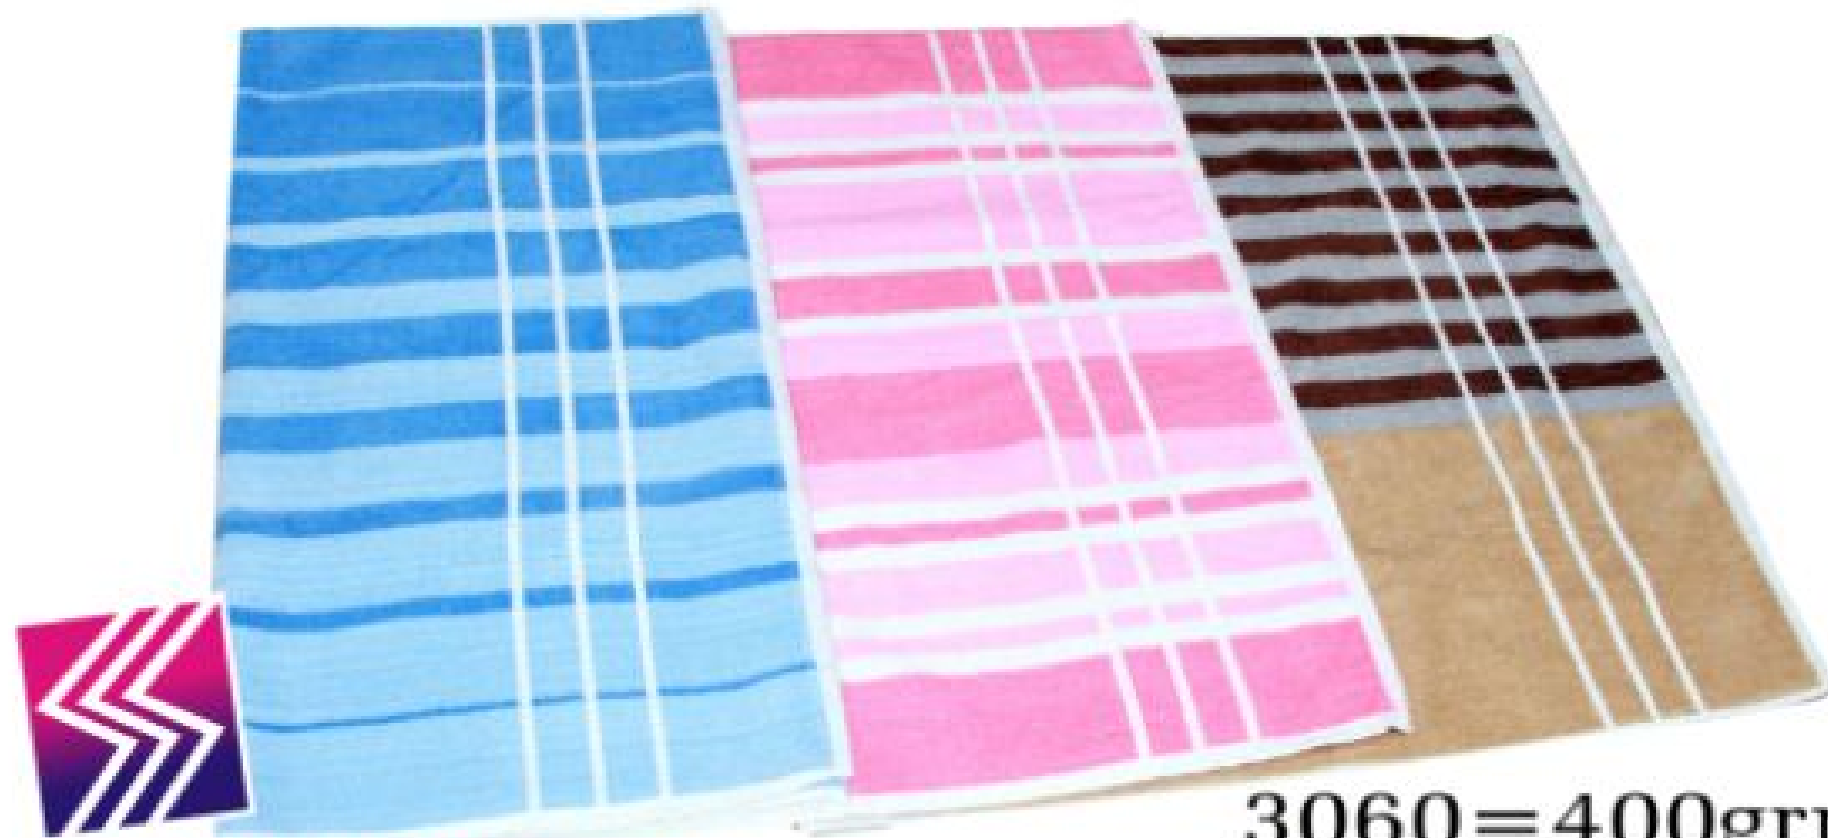

SAVARIYA VELVET

SHREE SHUBHAM TEXTILES
NEX CREATION

3060 = 400gm
1624 = 100gm
1421 = 70gm

SMART

SHREE SHUBHAM TEXTILES
NEX CREATION

3060=450gm

SANGINI

SHREE SHUBHAM TEXTILES
NEX CREATION